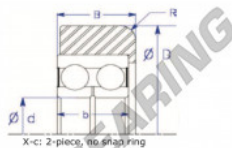

Mast guide bearing MG5313-VFFA-G-ENDURO - MG5313-VFFA-G-ENDURO

<https://www.123bearing.co.uk/bearing-housing/deep-groove-bearing/mast-guide/mg5313-vffa-g-enduro>

Part Number	Style	Inner Diameter, d	Outer Diameter, D	Inner Ring Width, b	Outer Ring Width, B	Radius, R	Dynamic Capacity	Static Capacity
MG 5313 VFFA-G	X-c No snap ring	65.000 mm	184.28 mm	58.7 mm	63.580 mm	11.000 mm	158.200 kN	193.720 kN

PRODUCT FEATURES

Brand	ENDURO
N° Ean13	3616060582386
Inside diameter	65 mm
Outside diameter	184.28 mm
Thickness	63.58 mm
Weight	9410 g
Dynamic load	158.2 kN
Static load	193.72 kN
Packaging	1

contact@123bearing.co.uk