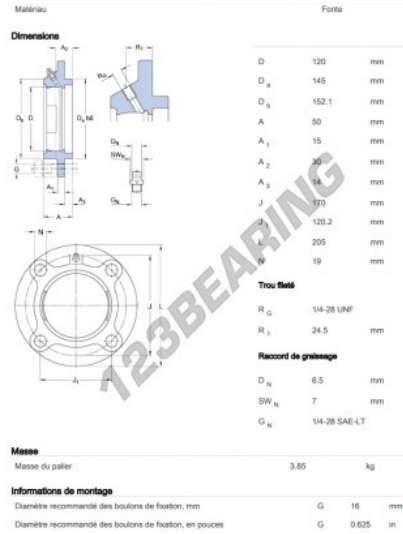

Tapered roller bearing 387A-382S-SKF - 387A-382S-SKF

<https://www.123bearing.co.uk/bearing-housing/roller-bearing/tapered/387a-382s-skf>

PRODUCT FEATURES

Brand	SKF
N° Ean13	3616060833754
Inside diameter	57.15 mm
Outside diameter	96.838 mm
Thickness	25.4 mm
Packaging	1