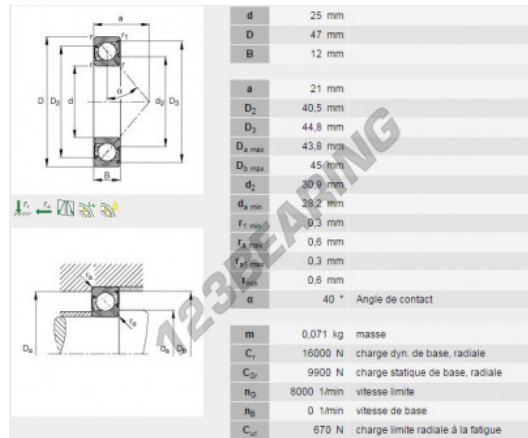

## Deep groove ball bearing single row 7005-B-2RS-D-TVP-INA - 7005-B-2RS-D-TVP-INA

<https://www.123bearing.co.uk/bearing-housing/deep-groove-bearing/single-row/7005-b-2rs-d-tvp-ina>

### PRODUCT FEATURES

Brand	INA
N° Ean13	3663952058788
Inside diameter	25 mm
Sealing	Seal on both sides
Outside diameter	47 mm
Thickness	12 mm
Packaging	1

[contact@123bearing.co.uk](mailto:contact@123bearing.co.uk)