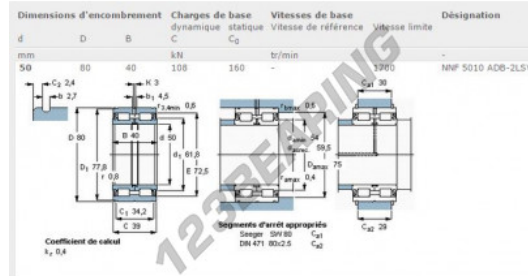

**Roller bearing**  
**NNF5010-ADB-2LSV-SKF - NNF5010-ADB-2LSV-SKF**  
<https://www.123bearing.co.uk/bearing-housing/roller-bearing/roller/nnf5010-adb-2lsv-skf>

**PRODUCT FEATURES**

Brand	SKF
N° Ean13	7316572507759
Inside diameter	50 mm
Outside diameter	80 mm
Thickness	40 mm
Weight	760 g
Packaging	1