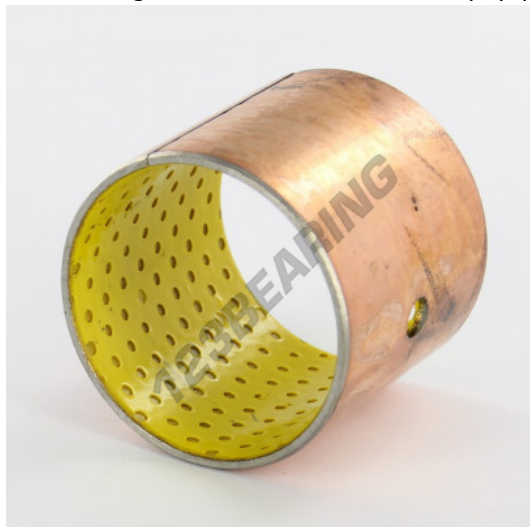

PAP bushes **PAP5050-P20 - PAP5050-P20**

<https://www.123bearing.co.uk/accessories/bushes/pap/pap5050-p20>

PRODUCT FEATURES

Brand	GEN
Inside diameter	50 mm
Outside diameter	55 mm
Thickness	50 mm
Type	PAP
Weight	129 g
Packaging	1