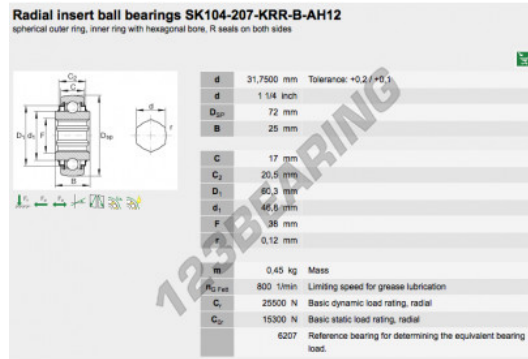

## Housed bearing accessorie SK104-207-KTT-B-INA - SK104-207-KTT-B-INA

<https://www.123bearing.co.uk/bearing-housing/housed-bearing/accessories/sk104-207-ktt-b-ina>

### PRODUCT FEATURES

|                  |               |
|------------------|---------------|
| Brand            | INA           |
| N° Ean13         | 4047643215459 |
| Inside diameter  | 37.2 mm       |
| Outside diameter | 72 mm         |
| Thickness        | 37.9 mm       |
| Weight           | 460 g         |
| Packaging        | 1             |
| Standard         | No standard   |