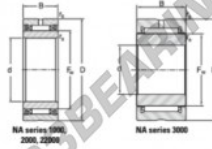

Needle roller bearing NA3140-NADELLA - NA3140-NADELLA

<https://www.123bearing.co.uk/bearing-housing/needle-roller-bearing/needle/na3140-nadella>

Full complement needle bearings with inner ring - NA 1 000, 2 000, 22 000, 3 000 series

Designation	d mm	D mm	B mm	F _w mm	F _a min. mm	Load Ratings kN		Speed rating min ⁻¹		Weight kg
						Dynamic C	Static C ₀	Oil	Grease	
NA 3140	140	205	52	170.5	1.35	290.0	860	2200	1400	3.840

PRODUCT FEATURES

Brand	NADELLA
N° Ean13	3616060829986
Inside diameter	140 mm
Outside diameter	205 mm
Thickness	52 mm
Packaging	1

contact@123bearing.co.uk

02038 087 274

CRT4 de Lesquin 60 Rue Du Haut De Sainghin 59273 Fretin FRANCE