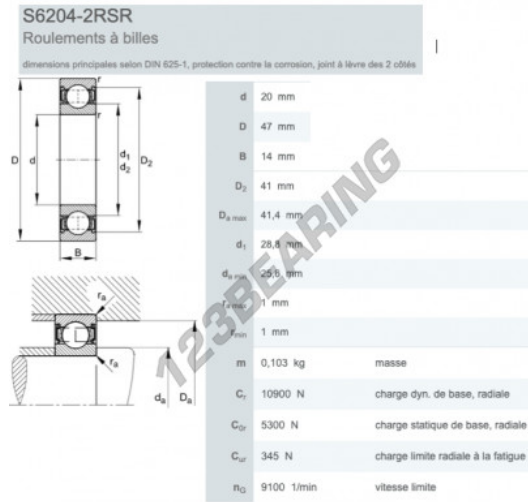

## Deep groove ball bearing single row S6204-2RSR-HLC-FAG - S6204-2RSR-HLC-FAG

<https://www.123bearing.co.uk/bearing-housing/deep-groove-bearing/single-row/s6204-2rsr-hlc-fag>

### PRODUCT FEATURES

Brand	FAG
N° Ean13	3616060824820
Inside diameter	20 mm
Sealing	Seal on both sides
Outside diameter	47 mm
Thickness	14 mm
Weight	110 g
Packaging	1

[contact@123bearing.co.uk](mailto:contact@123bearing.co.uk)