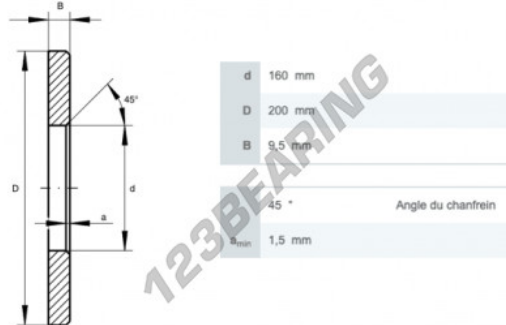

Thrust washer LS160200-INA - LS160200-INA

<https://www.123bearing.co.uk/accessories/washer/thrust-washer/ls160200-ina>

PRODUCT FEATURES

Brand	INA
N° Ean13	3616060824752
Inside diameter	160 mm
Outside diameter	200 mm
Thickness	9.5 mm
Material	STEEL
Packaging	1