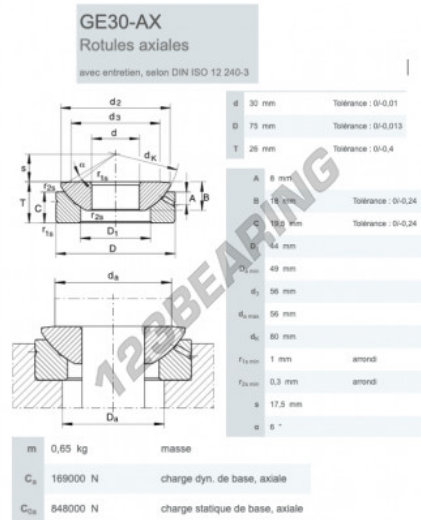

## GE Rod end GE30-AX-INA - GE30-AX-INA

<https://www.123bearing.co.uk/bearing-housing/rod-end/ge/ge30-ax-ina>

### PRODUCT FEATURES

Brand	INA
N° Ean13	3616060824738
Inside diameter	30 mm
Inside diameter	1.181" inch
Outside diameter	75 mm
Outside diameter	2.953" inch
Thickness	26 mm
Thickness	1.024" inch
Type	GE
Lubrication	with
Packaging	1