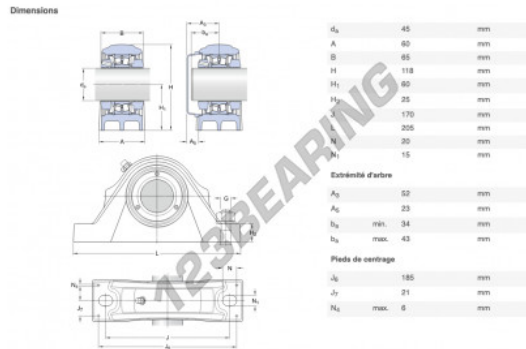

Housed bearing 2 bolts SYNT45-F-SKF - SYNT45-F-SKF

<https://www.123bearing.co.uk/bearing-housing/housed-bearing/cast-iron-housed-bearing-2/synt45-f-skf>

PRODUCT FEATURES

Brand	SKF
N° Ean13	7316574304776
Shaft diameter	45 mm
No. of fasteners	2
Tightening	Concentra
Mounting center distance	170 mm
Material	cast iron
Weight	4000 g
Packaging	1