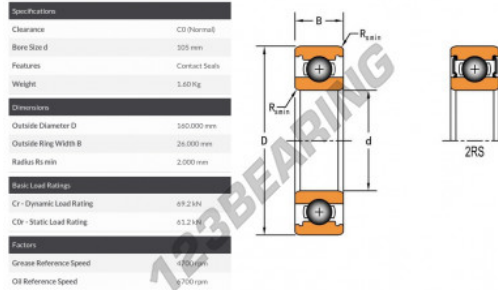

Deep groove ball bearing single row 6021-2RS-TIMKEN - 6021-2RS-TIMKEN

<https://www.123bearing.co.uk/bearing-housing/deep-groove-bearing/single-row/6021-2rs-timken>

PRODUCT FEATURES

Brand	TIMKEN
N° Ean13	53893722344
Inside diameter	105 mm
Sealing	Seal on both sides
Outside diameter	160 mm
Thickness	26 mm
Weight	1590 g
Dynamic load	29.2 kN
Static load	61.2 kN
Packaging	1