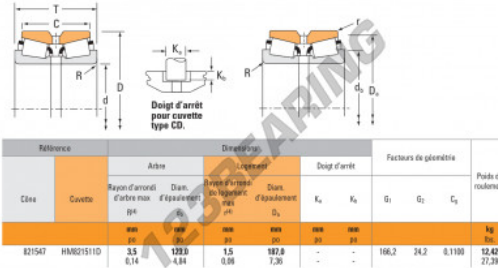

Tapered roller bearing
821547-821511D-TIMKEN - 821547-821511D-TIMKEN
<https://www.123bearing.co.uk/bearing-housing/roller-bearing/tapered/821547-821511d-timken>

PRODUCT FEATURES

Brand	TIMKEN
N° Ean13	3616060822987
Inside diameter	99.979 mm
Outside diameter	196.85 mm
Thickness	46.038 mm
Weight	12273 g
Dynamic load	97.86 kN
Packaging	1