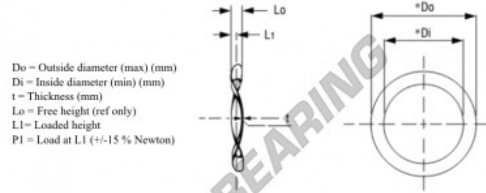

Wave spring washer WSW-61.47-47.55-0.64 - W2420-025

<https://www.123bearing.co.uk/accessories/washer/wave-spring-washer/w2420-025>

Wave Spring Washer

Part Number	Di (mm)	Do (mm)	t (mm)	Lo (mm)	L1 (mm)	P1 (N)
W2420-025	61.47	47.55	0.64	4.27	2.08	165-236

PRODUCT FEATURES

Brand	GEN
Inside diameter	47.55 mm
Outside diameter	61.47 mm
Thickness	0.64 mm
Material	-
Clearance height	4.27 mm
Packaging	-
Loaded height	2.08
Flat load (approx)	165 N

contact@123bearing.co.uk