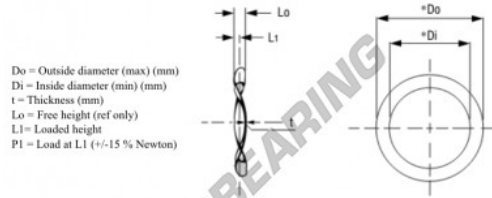

## Wave spring washer WSW-15.44-11.66-0.2 - W0608-008

<https://www.123bearing.co.uk/accessories/washer/wave-spring-washer/w0608-008>

Part Number	Di (mm)	Do (mm)	t (mm)	Lo (mm)	L1 (mm)	P1 (N)
W0608-008	11.66	15.44	0.20	0.94	0.64	13-22

### PRODUCT FEATURES

Brand	GEN
Inside diameter	11.66 mm
Outside diameter	15.44 mm
Thickness	0.2 mm
Material	STEEL
Clearance height	0.94 mm
Packaging	1
Loaded height	0.64
Flat load (approx)	13 N

[contact@123bearing.co.uk](mailto:contact@123bearing.co.uk)