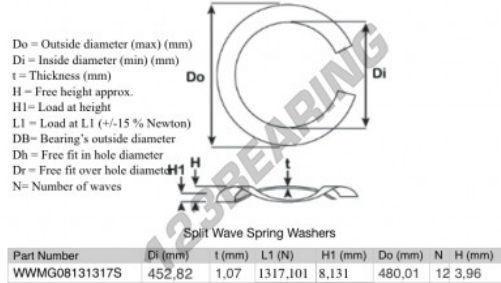

### SWSW-480.01-452.82-1.07-12-SS - WWMG08131317S

<https://www.123bearing.co.uk/accessories/washer/split-wave-spring-washer/wwmg08131317s>

## PRODUCT FEATURES

Brand	GEN
Inside diameter	452.82 mm
Thickness	1.07 mm
Material	STAINLESS STEEL
Packaging	1
Load at L1	1317.101 N
Load height	8.131
Outside diameter (max)	480.01 mm
Number of waves	12