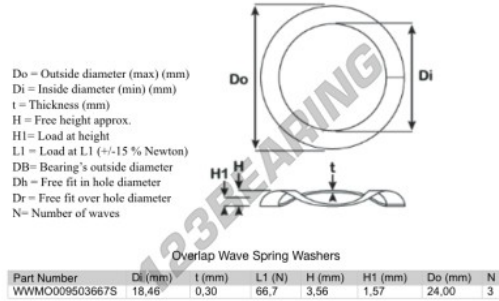

Overlap wave spring washer OWSW-24-18.460-0.300-3-SS - WWMO009503667S

<https://www.123bearing.co.uk/accessories/washer/overlap-wave-spring-washer/wwmo009503667s>

PRODUCT FEATURES

Brand	GEN
Inside diameter	18.46 mm
Weight	1 g
Thickness	0.3 mm
Material	STAINLESS STEEL
Packaging	1
Load at L1	66.7 N
Approximate headroom	3.56 mm
Load height	1.57
Outside diameter (max)	24 mm
Number of waves	3
Standard	No standard