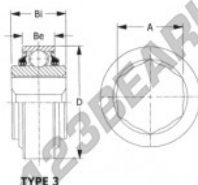

Agricultural bearings 210PP20-PEER - 210PP20-PEER

<https://www.123bearing.co.uk/bearing-housing/agricultural-bearings/210pp20-peer>

PEER UNIT NUMBER	TYPE	Max Shaft Size	A		B		D		Bo & Bi		Load Ratings		Wt. Lbs.
			nominal	TOL. +0/-0	nominal	TOL. +0/-0	nominal	TOL. +0/-0	nominal	TOL. +0/-0	Dynamic	Static	
210PP20	3	1.14"	1.250	.0050	3.543	.0006	0.0661	0.065	0.0050	9.070	5.675	2.05	

PRODUCT FEATURES

Brand	PEER
N° Ean13	3616060813893
Inside diameter	31.88 mm
Inside diameter	1.255" inch
Outside diameter	90 mm
Outside diameter	3.543" inch
Thickness	36.45 mm
Thickness	1.435" inch
Weight	927 g
Dynamic load	9.07 kN
Static load	5.675 kN
Packaging	1
Standard	No standard