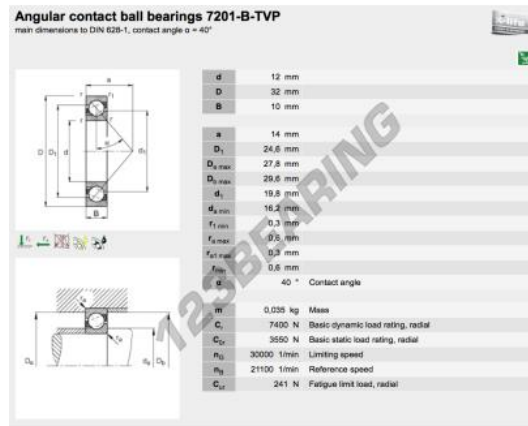

## Deep groove ball bearing single row 7201-B-XL-TVP-FAG - 7201-B-TVP-FAG

<https://www.123bearing.co.uk/bearing-housing/deep-groove-bearing/single-row/7201-b-tvp-fag>

### PRODUCT FEATURES

Brand	FAG
N° Ean13	4054372871641
Inside diameter	12 mm
Outside diameter	32 mm
Thickness	10 mm
Limiting speed	33000 rpm
Weight	38 g
Dynamic load	7.9 kN
Static load	3.55 kN
Packaging	1