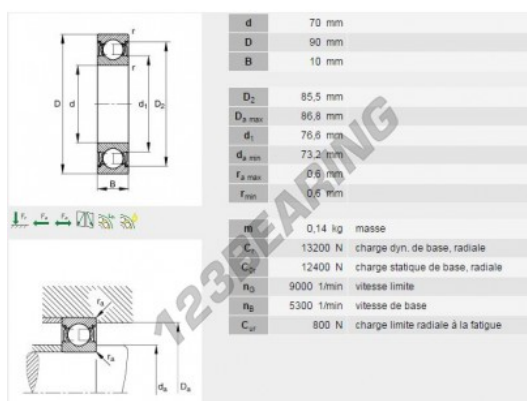

Deep groove ball bearing single row 61814-ZZ-Y-INA - 61814-ZZ-Y-INA

<https://www.123bearing.co.uk/bearing-housing/deep-groove-bearing/single-row/61814-zz-y-ina>

PRODUCT FEATURES

Brand	INA
N° Ean13	3663952118338
Inside diameter	70 mm
Inside diameter	2.756" inch
Sealing	Shield on both sides
Outside diameter	90 mm
Outside diameter	3.543" inch
Thickness	10 mm
Thickness	0.394" inch
Weight	158 g
Packaging	1