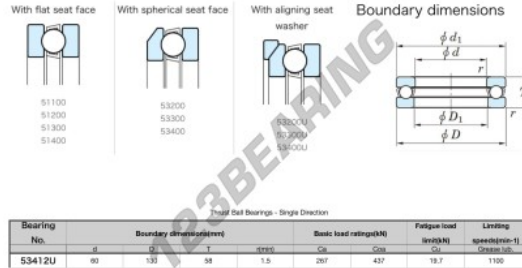

Thrust ball bearing 53412U-JTEKT - 53412U-KOYO

<https://www.123bearing.co.uk/bearing-housing/deep-groove-bearing/thrust/53412u-koyo>

PRODUCT FEATURES

Brand	JTEKT
N° Ean13	3616060803962
Inside diameter	60 mm
Outside diameter	130 mm
Thickness	58 mm
Limiting speed	1100 rpm
Dynamic load	267 kN
Static load	437 kN
Packaging	1