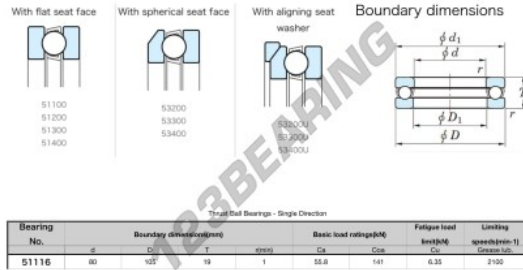

Thrust ball bearing 51116-JTEKT - 51116-KOYO

<https://www.123bearing.co.uk/bearing-housing/deep-groove-bearing/thrust/51116-koyo>

PRODUCT FEATURES

Brand	JTEKT
N° Ean13	4549250134807
Inside diameter	80 mm
Outside diameter	105 mm
Thickness	19 mm
Limiting speed	2100 rpm
Dynamic load	55.8 kN
Static load	141 kN
Packaging	1