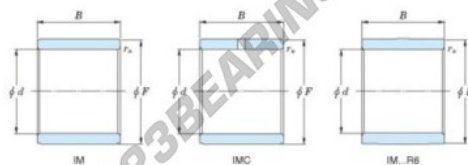

Inner ring IM-19035-JTEKT - IM-19035-KOYO

<https://www.123bearing.co.uk/bearing-housing/needle-roller-bearing/inner-ring/im-19035-koyo>

Boundary dimensions

Metric combined

Bearing No.	Boundary dimensions(mm)			
	d	F	B	rs
IM 19035	35	40	27,5	0,35

PRODUCT FEATURES

Brand	JTEKT
N° Ean13	3616060801357
Inside diameter	35 mm
Outside diameter	40 mm
Thickness	27.5 mm
Type	IM...P
Packaging	1

contact@123bearing.co.uk

02038 087 274

CRT4 de Lesquin 60 Rue Du Haut De Sainghin 59273 Fretin FRANCE