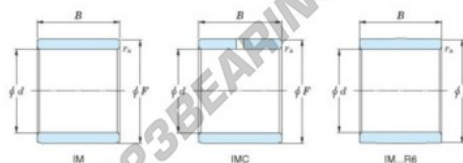

Inner ring IM-19030-JTEKT - IM-19030-KOYO

<https://www.123bearing.co.uk/bearing-housing/needle-roller-bearing/inner-ring/im-19030-koyo>

Boundary dimensions

Metric combined

Bearing No.	d	Boundary dimensions(mm)		
		F	B	rs
IM 19030	30	35	27.5	0.35

PRODUCT FEATURES

Brand	JTEKT
N° Ean13	3616060801333
Inside diameter	30 mm
Outside diameter	35 mm
Thickness	27.5 mm
Type	IM...P
Weight	300 g
Packaging	1
Standard	No standard

contact@123bearing.co.uk

02038 087 274