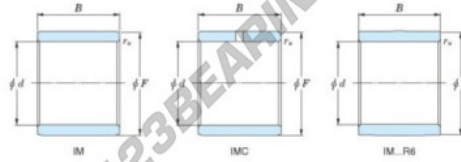

## Inner ring IM-19025-JTEKT - IM-19025-KOYO

<https://www.123bearing.co.uk/bearing-housing/needle-roller-bearing/inner-ring/im-19025-koyo>

Boundary dimensions

Metric combined

Bearing No.	Boundary dimensions(mm)			
	d	F	B	r <sub>s</sub>
IM 19025	25	30	27,5	0,35

## PRODUCT FEATURES

Brand	JTEKT
N° Ean13	3616060801319
Inside diameter	25 mm
Inside diameter	0.984" inch
Outside diameter	30 mm
Outside diameter	1.181" inch
Thickness	27.5 mm
Thickness	1.083" inch
Type	IM...P
Packaging	1