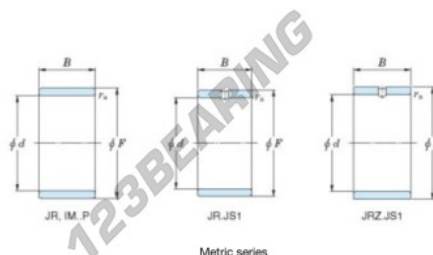

## Inner ring JR35X40X20-JTEKT - JR35X40X20-KOYO

<https://www.123bearing.co.uk/bearing-housing/needle-roller-bearin/inner-ring/jr35x40x20-koyo>

Boundary dimensions

Bearing No.	Boundary dimensions(mm)			
	d	F	B	rs
JR35x40x20	35	40	20	0,3

## PRODUCT FEATURES

Brand	JTEKT
N° Ean13	3616060800077
Inside diameter	35 mm
Outside diameter	40 mm
Thickness	20 mm
Type	JR
Packaging	1

[contact@123bearing.co.uk](mailto:contact@123bearing.co.uk)

02038 087 274