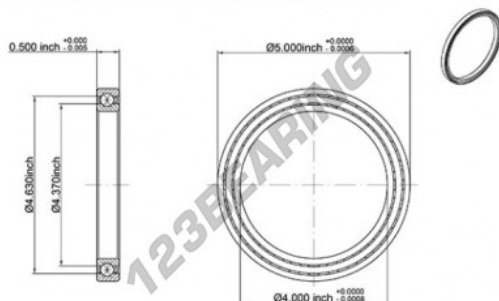

Deep groove ball bearing single row NBX10112-NSK - NBX10112-NSK

<https://www.123bearing.co.uk/bearing-housing/deep-groove-bearing/single-row/nbx10112-nsk>

PRODUCT FEATURES

Brand	NSK
N° Ean13	3616060799692
Inside diameter	101.6 mm
Outside diameter	127 mm
Thickness	12.7 mm
Limiting speed	3000 rpm
Dynamic load	16.5 kN
Static load	12.8 kN
Packaging	1