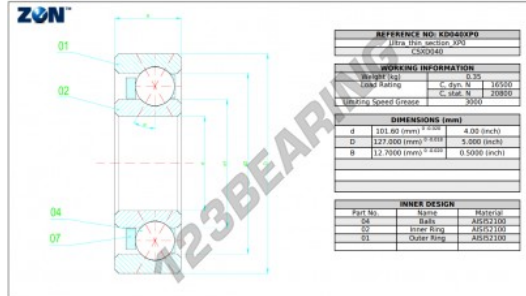

Deep groove ball bearing single row CSXD040-ZEN - CSXD040-ZEN

<https://www.123bearing.co.uk/bearing-housing/deep-groove-bearing/single-row/csxd040-zen>

PRODUCT FEATURES

Brand	ZEN
N° Ean13	3616060799661
Packaging	1