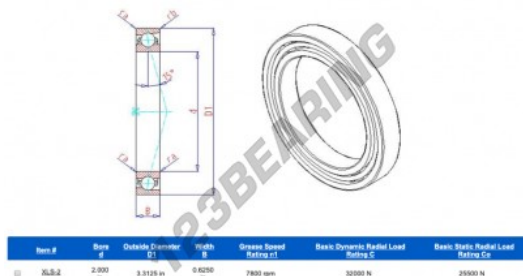

Deep groove ball bearing single row XLS2 - XLS2

<https://www.123bearing.co.uk/bearing-housing/deep-groove-bearing/single-row/xls2>

PRODUCT FEATURES

Brand	GEN
Inside diameter	50.8 mm
Inside diameter	2" inch
Outside diameter	84.138 mm
Outside diameter	3 5/16" inch
Thickness	15.875 mm
Thickness	5/8" inch
Limiting speed	7800 rpm
Weight	316 g
Dynamic load	32 kN
Static load	25.5 kN
Packaging	1