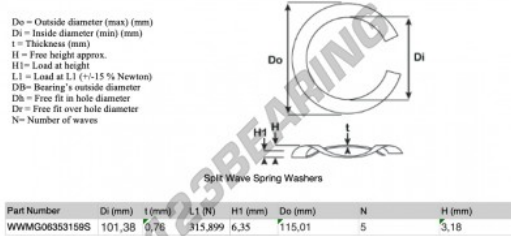

Split wave spring washer

SWSW-115.01-101.38-0.76-5-SS - SWSW-115.01-101.38-0.76-5-SS

<https://www.123bearing.co.uk/accessories/washer/split-wave-spring-washer/swsw-115.01-101.38-0.76-5-ss>

PRODUCT FEATURES

Brand	GEN
Inside diameter	101.38 mm
Thickness	0.76 mm
Material	STAINLESS STEEL
Packaging	1
Load at L1	315.899 N
Load height	6.35
Outside diameter (max)	115.01 mm
Number of waves	5

contact@123bearing.co.uk