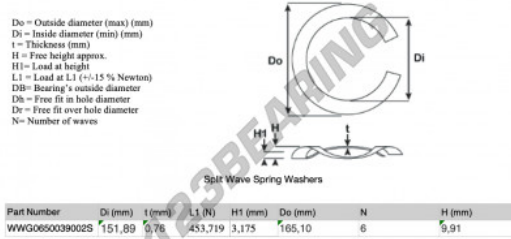

Split wave spring washer

SWSW-165.10-151.89-0.76-6-SS - SWSW-165.10-151.89-0.76-6-SS

<https://www.123bearing.co.uk/accessories/washer/split-wave-spring-washer/swsw-165.10-151.89-0.76-6-ss>

PRODUCT FEATURES

Brand	GEN
Inside diameter	151.89 mm
Thickness	0.76 mm
Material	STAINLESS STEEL
Packaging	1
Load at L1	453.719 N
Load height	3.175
Outside diameter (max)	165.1 mm
Number of waves	6

contact@123bearing.co.uk