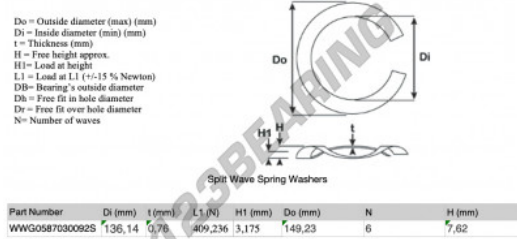

Split wave spring washer

SWSW-149.23-136.14-0.76-6-SS - SWSW-149.23-136.14-0.76-6-SS

<https://www.123bearing.co.uk/accessories/washer/split-wave-spring-washer/swsw-149.23-136.14-0.76-6-ss>

PRODUCT FEATURES

Brand	GEN
Inside diameter	136.14 mm
Thickness	0.76 mm
Material	STAINLESS STEEL
Packaging	1
Load at L1	409.236 N
Load height	3.175
Outside diameter (max)	149.23 mm
Number of waves	6

contact@123bearing.co.uk