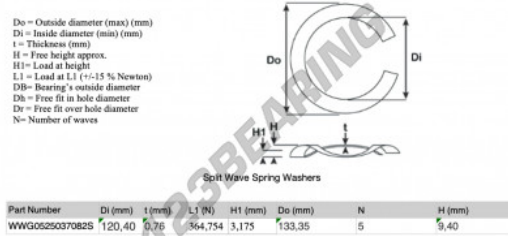

## Split wave spring washer

**SWSW-133.35-120.40-0.76-5-SS - SWSW-133.35-120.40-0.76-5-SS**

<https://www.123bearing.co.uk/accessories/washer/split-wave-spring-washer/swsw-133.35-120.40-0.76-5-ss>

## PRODUCT FEATURES

Brand	GEN
Inside diameter	120.4 mm
Thickness	0.76 mm
Material	STAINLESS STEEL
Packaging	1
Load at L1	364.754 N
Load height	3.175
Outside diameter (max)	133.35 mm
Number of waves	5

[contact@123bearing.co.uk](mailto:contact@123bearing.co.uk)