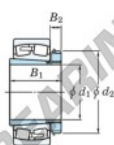

## Spherical roller bearing 23284RK-H3284-JTEKT - 23284RK-H3284-KOYO

<https://www.123bearing.co.uk/bearing-housing/roller-bearing/spherical/23284rk-h3284-koyo>

Boundary dimensions

| Bearing No.   | Boundary dimensions (mm) |     |     |        | Basic load ratings (kN) |       | Limiting speeds (min <sup>-1</sup> ) |          |
|---------------|--------------------------|-----|-----|--------|-------------------------|-------|--------------------------------------|----------|
|               | d1                       | D   | B   | r (mm) | Cr                      | C0r   | Grease lub.                          | Oil lub. |
| 23284RK-H3284 | 400                      | 760 | 272 | 7.5    | 8130                    | 11500 | 320                                  | 430      |

### PRODUCT FEATURES

|                  |               |
|------------------|---------------|
| Brand            | JTEKT         |
| N° Ean13         | 3616060792518 |
| Inside diameter  | 400 mm        |
| Outside diameter | 760 mm        |
| Thickness        | 272 mm        |
| Limiting speed   | 320 rpm       |
| Dynamic load     | 8130 kN       |
| Static load      | 11500 kN      |
| Packaging        | 1             |