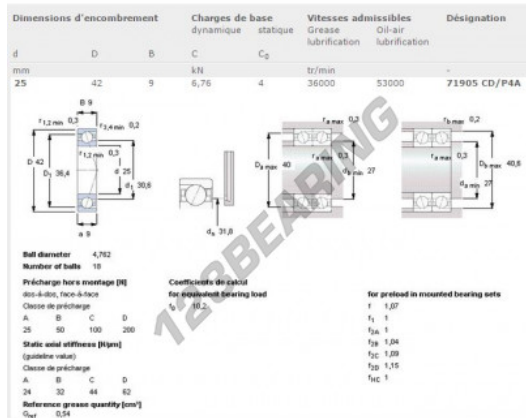

Deep groove ball bearing single row 71905CD-P4A-SKF - 71905CD-P4A-SKF

<https://www.123bearing.co.uk/bearing-housing/deep-groove-bearing/single-row/71905cd-p4a-skf>

PRODUCT FEATURES

Brand	SKF
N° Ean13	7316570235760
Inside diameter	25 mm
Sealing	Non-tight
Cage	Non-metallic
Contact angle	15 °
Outside diameter	42 mm
Thickness	9 mm
Dynamic load	6.76 kN
Static load	4 kN
Packaging	1