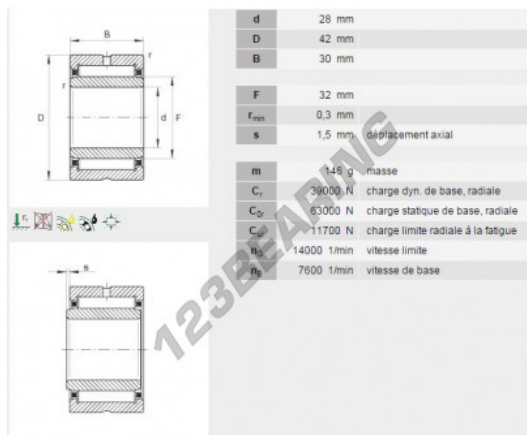

Needle roller bearing NKI2830-INA - NKI2830-INA

<https://www.123bearing.co.uk/bearing-housing/needle-roller-bearing/needle/nki2830-ina>

PRODUCT FEATURES

Brand	INA
N° Ean13	3663952101095
Inside diameter	28 mm
Outside diameter	42 mm
Thickness	30 mm
Packaging	1