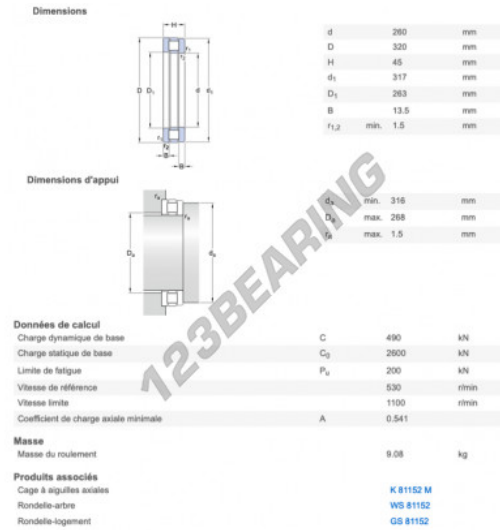

Thrust roller bearing 81152-M-SKF - 81152-M-SKF

<https://www.123bearing.co.uk/bearing-housing/roller-bearing/thrust/81152-m-skf>

PRODUCT FEATURES

Brand	SKF
N° Ean13	7316572381946
Inside diameter	260 mm
Outside diameter	320 mm
Thickness	45 mm
Limiting speed	1100 rpm
Dynamic load	490 kN
Static load	2600 kN
Packaging	1