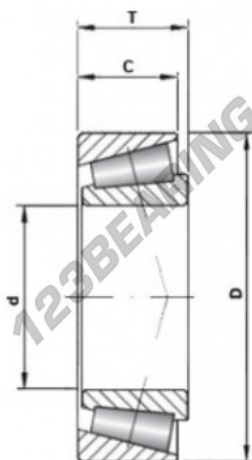

## Tapered roller bearing 561067B - 561067B

<https://www.123bearing.co.uk/bearing-housing/roller-bearing/tapered/561067b>

Size 17.000" x 27.000" x 7.000"

### PRODUCT FEATURES

Brand	GEN
Inside diameter	431.8 mm
Outside diameter	685.8 mm
Thickness	142.875 mm
Weight	245000 g
Packaging	-
Standard	-

[contact@123bearing.co.uk](mailto:contact@123bearing.co.uk)

02038 087 274