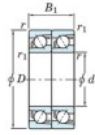

Deep groove ball bearing single row HAR-030-CDT-JTEKT - HAR-030-CDT-KOYO

<https://www.123bearing.co.uk/bearing-housing/deep-groove-bearing/single-row/har-030-cdt-koyo>

Boundary dimensions

Bearing No.	Boundary dimensions(mm)					Basic load ratings(kN)		Fatigue load factor		Limiting speeds(min-1)
	d	D	B	r1(max)	r2(min)	C_r	C_{0r}	C_u	f₀	Grease lub.
HAR030CDT	150	225	70	2	1	—	132	—	8.5	4200

PRODUCT FEATURES

Brand	JTEKT
N° Ean13	3616060658999
Inside diameter	150 mm
Outside diameter	225 mm
Thickness	70 mm
Limiting speed	4200 rpm
Static load	132 kN
Packaging	1

contact@123bearing.co.uk

02038 087 274

CRT4 de Lesquin 60 Rue Du Haut De Sainghin 59273 Fretin FRANCE