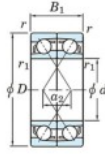

Deep groove ball bearing single row 7224-CDF-FY-JTEKT - 7224-CDF-FY-KOYO

<https://www.123bearing.co.uk/bearing-housing/deep-groove-bearing/single-row/7224-cdf-fy-koyo>

Boundary dimensions

Wider ball bearings Face to face (FF)

Bearing No.	Boundary dimensions(mm)					Basic load ratings(kN)		Fatigue load factor		Limiting speeds(min-1)
	d	D	B	r1(mm)	r2(mm)	C _{0r}	C _{0r}	f ₀	Grease Lub.	
7224CDF FY	120	215	80	2.1	-	385	359	17.9	14.6	3800

PRODUCT FEATURES

Brand	JTEKT
N° Ean13	3616060653406
Inside diameter	120 mm
Outside diameter	215 mm
Thickness	80 mm
Limiting speed	3800 rpm
Dynamic load	385 kN
Static load	359 kN
Packaging	1

contact@123bearing.co.uk