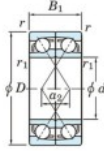

Deep groove ball bearing single row 7024-CDF-FY-JTEKT - 7024-CDF-FY-KOYO

<https://www.123bearing.co.uk/bearing-housing/deep-groove-bearing/single-row/7024-cdf-fy-koyo>

Boundary dimensions

Angular ball bearings Face to face (DF)

Bearing No.	Boundary dimensions(mm)					Basic load ratings(kN)		Fatigue load limit(kN)	factor	Limiting speeds(min-1)
	d	D	B	r1(min)	r1(max)	Cr	C0r			
7024CDF FY	120	180	56	2	-	216	226	10.2	16	4300

PRODUCT FEATURES

Brand	JTEKT
N° Ean13	3616060653376
Inside diameter	120 mm
Outside diameter	180 mm
Thickness	56 mm
Limiting speed	4300 rpm
Dynamic load	216 kN
Static load	226 kN
Packaging	1

contact@123bearing.co.uk

02038 087 274