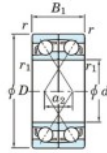

Deep groove ball bearing single row 7320-DF-FY-JTEKT - 7320-DF-FY-KOYO

<https://www.123bearing.co.uk/bearing-housing/deep-groove-bearing/single-row/7320-df-fy-koyo>

Boundary dimensions

40 balls ball bearings Face to face (DF)

Bearing No.	Boundary dimensions(mm)						Basic load ratings(kN)		Fatigue load limit(kN) C _u	factor f ₀	Limiting speeds(min-1) Grease Lub.
	d	D	B	r (min)	r1 (min)	Cr	C _{0r}				
7320DF FY	100	215	94	3	-	373	323	13.2	-	2900	

PRODUCT FEATURES

Brand	JTEKT
N° Ean13	3616060653062
Inside diameter	100 mm
Outside diameter	215 mm
Thickness	94 mm
Limiting speed	2900 rpm
Dynamic load	373 kN
Static load	323 kN
Packaging	1

contact@123bearing.co.uk