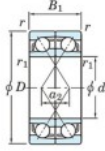

Deep groove ball bearing single row 7216-BDF-FY-JTEKT - 7216-BDF-FY-KOYO

<https://www.123bearing.co.uk/bearing-housing/deep-groove-bearing/single-row/7216-bdf-fy-koyo>

Boundary dimensions

Original ball bearings Face to face (DF)

Bearing No.	Boundary dimensions(mm)					Basic load ratings(kN)		Fatigue load factor		Limiting speeds(min-1)
	d	D	B	r1(mm)	r1(mm)	C _r	C _{0r}	f ₀	f ₀	Grease lub.
7216BDF FY	80	140	52	2	-	157	130	7.15	-	3200

PRODUCT FEATURES

Brand	JTEKT
N° Ean13	3616060652454
Inside diameter	80 mm
Outside diameter	140 mm
Thickness	52 mm
Limiting speed	3200 rpm
Dynamic load	157 kN
Static load	130 kN
Packaging	1

contact@123bearing.co.uk