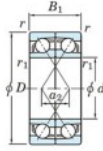

Deep groove ball bearing single row 7412-BDF-FY-JTEKT - 7412-BDF-FY-KOYO

<https://www.123bearing.co.uk/bearing-housing/deep-groove-bearing/single-row/7412-bdf-fy-koyo>

Boundary dimensions

Basic load ratings Face to face (FF)

Bearing No.	Boundary dimensions(mm)					Basic load ratings(kN)		Fatigue load limit(kN)		factor	Limiting speeds(min-1)
	d	D	B	r1(mm)	r2(mm)	Cr	Co	Cu	f0		
7412BDF FY	60	150	70	2.1	-	243	173	11.8	-	-	2800

PRODUCT FEATURES

Brand	JTEKT
N° Ean13	3616060651921
Inside diameter	60 mm
Outside diameter	150 mm
Thickness	70 mm
Limiting speed	2800 rpm
Dynamic load	243 kN
Static load	173 kN
Packaging	1

contact@123bearing.co.uk