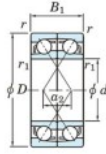

Deep groove ball bearing single row 7407-BDF-FY-JTEKT - 7407-BDF-FY-KOYO

<https://www.123bearing.co.uk/bearing-housing/deep-groove-bearing/single-row/7407-bdf-fy-koyo>

Boundary dimensions

Single ball bearings Face to face (FF)

Bearing No.	Boundary dimensions(mm)					Basic load ratings(kN)		Fatigue load limit(kN)	factor	Limiting speeds(min-1)
	d	D	B	r1(min)	r1(max)	Cr	Cor			
7407BDF FY	35	100	50	1.5	-	114	68.6	4.9	-	4300

PRODUCT FEATURES