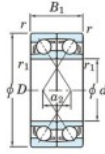

Deep groove ball bearing single row 7003-CDF-FY-JTEKT - 7003-CDF-FY-KOYO

<https://www.123bearing.co.uk/bearing-housing/deep-groove-bearing/single-row/7003-cdf-fy-koyo>

Boundary dimensions

Single ball bearings Face to face (FF)

Bearing No.	Boundary dimensions(mm)					Basic load ratings(kN)		Fatigue load factor		Limiting speeds(min-1)
	d	D	B	r1(min)	r1(max)	Cr	Cor	Cu	f0	Grease lub.
7003CDF FY	17	35	20	0.3	-	14.8	8.95	0.46	14.6	25000

PRODUCT FEATURES

Brand	JTEKT
N° Ean13	3616060650863
Inside diameter	17 mm
Outside diameter	35 mm
Thickness	20 mm
Limiting speed	25000 rpm
Dynamic load	14.8 kN
Static load	8.95 kN
Packaging	1

contact@123bearing.co.uk