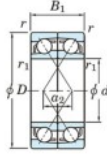

Deep groove ball bearing single row 7206-BDF-JTEKT - 7206-BDF-KOYO

<https://www.123bearing.co.uk/bearing-housing/deep-groove-bearing/single-row/7206-bdf-koyo>

Boundary dimensions

Single ball bearings Face to face (DF)

Bearing No.	Boundary dimensions(mm)						Basic load ratings(kN)		Fatigue load limit(kN)	factor	Limiting speeds(min-1)
	d	D	B	r(mm)	r1(mm)	Cr	C0r	f0			
7206BDF	30	62	32	1	0.6	41.6	27.1	1.65	-	6100	

PRODUCT FEATURES

Brand	JTEKT
N° Ean13	3616060649621
Inside diameter	30 mm
Outside diameter	62 mm
Thickness	32 mm
Limiting speed	6100 rpm
Dynamic load	41.6 kN
Static load	27.1 kN
Packaging	1

contact@123bearing.co.uk

02038 087 274