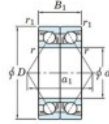

Deep groove ball bearing single row 7056-BDB-FY-JTEKT - 7056-BDB-FY-KOYO

<https://www.123bearing.co.uk/bearing-housing/deep-groove-bearing/single-row/7056-bdb-fy-koyo>

Boundary dimensions

Bearing No.	Boundary dimensions(mm)					Basic load ratings(kN)		Fatigue load factor	Limiting speeds(min-1)
	d	D	B	r1(max)	r1(min)	C_r	C_{0r}	lim1(kN)	lim2 Grease Lub.
7056BDB FY	280	420	130	4	1.5	623	906	26.2	- 850

PRODUCT FEATURES

Brand	JTEKT
N° Ean13	3616060649164
Inside diameter	280 mm
Outside diameter	420 mm
Thickness	130 mm
Limiting speed	850 rpm
Dynamic load	623 kN
Static load	906 kN
Packaging	1

contact@123bearing.co.uk

02038 087 274

CRT4 de Lesquin 60 Rue Du Haut De Sainghin 59273 Fretin FRANCE