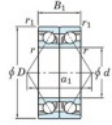

Deep groove ball bearing single row 7340-DB-FY-JTEKT - 7340-DB-FY-KOYO

<https://www.123bearing.co.uk/bearing-housing/deep-groove-bearing/single-row/7340-db-fy-koyo>

Boundary dimensions

Bearing No.	Boundary dimensions(mm)						Basic load ratings(kN)		Fatigue	factor	Limiting speeds(min-1)
	d	D	B	r1(mm)	r2(mm)	Cr	COF	lim(kN)			
7340DB FY	200	420	160	5	2	964	1320	38.6	-	Grease Lub.	1300

PRODUCT FEATURES

Brand	JTEKT
N° Ean13	3616060649065
Inside diameter	200 mm
Outside diameter	420 mm
Thickness	160 mm
Limiting speed	1300 rpm
Dynamic load	964 kN
Static load	1320 kN
Packaging	1

contact@123bearing.co.uk

02038 087 274

CRT4 de Lesquin 60 Rue Du Haut De Sainghin 59273 Fretin FRANCE