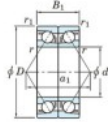

Deep groove ball bearing single row 7024-DB-FY-JTEKT - 7024-DB-FY-KOYO

<https://www.123bearing.co.uk/bearing-housing/deep-groove-bearing/single-row/7024-db-fy-koyo>

Boundary dimensions

Bearing No.	Boundary dimensions (mm)						Basic load ratings (kN)		Fatigue load factor		Limiting speed (min-1)
	d	D	B	r1 (mm)	r2 (mm)	Cr	C0r	fk	f0	Groove I.P.	
7024DB FY	120	180	56	2	1	196	206	9	-	3100	

PRODUCT FEATURES

Brand	JTEKT
N° Ean13	3616060648082
Inside diameter	120 mm
Outside diameter	180 mm
Thickness	56 mm
Limiting speed	3100 rpm
Dynamic load	196 kN
Static load	206 kN
Packaging	1

contact@123bearing.co.uk

02038 087 274

CRT4 de Lesquin 60 Rue Du Haut De Sainghin 59273 Fretin FRANCE